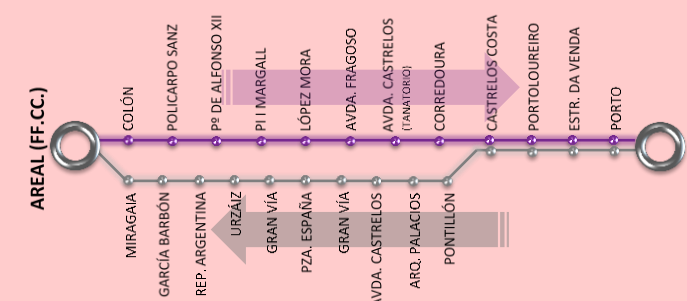

***SÓ FUNCIONA EN DÍAS LABORABLES LECTIVOS DA UNIVERSIDADE**

Saídas de Praza de América

8:07 (1), 8:17, 8:20, 8:25 (2), 8:30 (3), 8:45, 9:00, 9:10, 9:37, 10:07, 10:37, 11:07, 11:37, 12:07, 12:37, 13:07, 13:22, 13:37, 14:07, 14:22, 14:37, 14:52, 15:07, 15:22, 15:37, 15:52, 16:07, 16:37, 17:07, 17:37, 18:07, 18:37, 19:07, 19:37, 20:07, 20:37

Saídas do PTL (C. Campoamor)

8:43, 8:48, 9:03, 9:08, 9:13, 9:28, 9:48, 10:18, 10:48, 11:18, 11:48, 12:18, 12:48, 13:03, 13:18, 13:48, 14:03, 14:18, 14:33, 14:48, 15:03, 15:18, 15:33, 15:48, 16:18, 16:48, 17:18, 17:48, 18:18, 18:48, 19:18, 19:48, 20:18, 20:48, 21:18

- (1) Esta viaxe realízase por Avda. Castrelos – Estr. Valadares – Garrida – CUVI
- (2) Sae de Navia/Teixugueiras
- (3) Sae de Bouzas (Igrexa)

L8

L8 EST. FF.CC. - AREAL – PORTO – UNIVERSIDADE LABORABLES*

PARADA MÁIS PRÓXIMA AO PTL: ESTRADA DA VENDA

***TODO O ANO.** Consultar sábados, domingos e festivos en www.vitrasa.es

Saídas de Est. FF.CC. (Guixar) a Porto e Universidade

6:45 (1), 8:05, 9:05, 10:05, 11:05, 12:05, 13:05, 14:05, 15:05, 16:05, 17:05, 18:05, 19:05, 20:05, 21:05